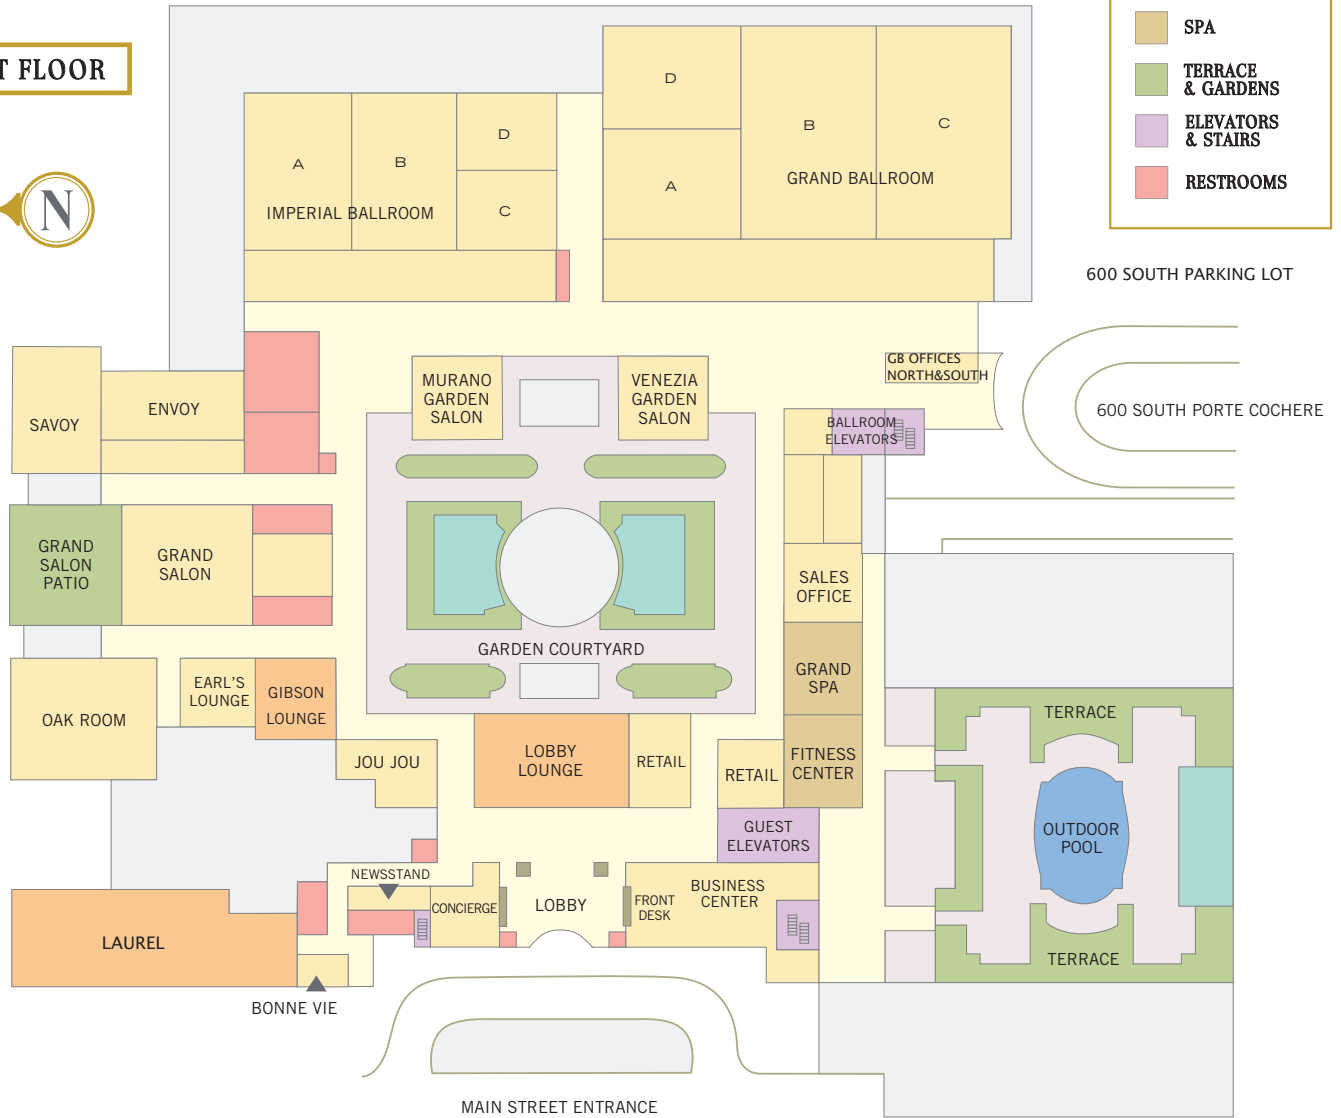

The GRAND AMERICA Hotel

LEGEND

- DINING
- SPA
- TERRACE & GARDENS
- ELEVATORS & STAIRS
- RESTROOMS

FIRST FLOOR

THIRD FLOOR

(Overlooks Garden Courtyard)

(Overlooks Garden Courtyard)